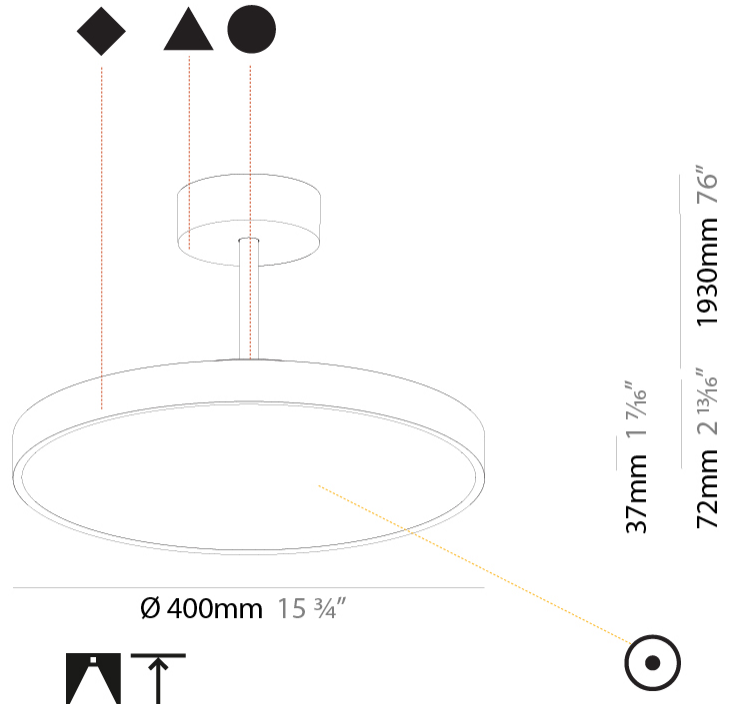

GENERAL

Series: Sign Diva Tube
Subseries: Sign Diva Tube
Brand: Prolicht
Division: Architectural
Mounting Type: Suspension
Mounting Location: Ceiling
Subcategory: Pendant

PHYSICAL

Shape: Round
Diameter (mm): 400
Diameter (in): 15 3/4
Height (mm): 72
Height (in): 2 13/16
Max. Overall Height (mm): 2002
Max. Overall Height (in): 78 13/16
Light Distribution: Direct
Weight (kg): 2.888
Weight (lbs): 6.366
Diffuser: PMMA - Opal / Micro-Prism / Sparkling Secret / Vintage Industrial
Fixture Finish: SSR / BKV / CWI / CRY / HAB / UFT / ITA / RUA / FTG / MYG / LOD / PUS / FRO / FUP / KIA / POP / BLS / SPG / MEY / GOH / GUM / CHC / COM / ABZ / JAG / OBR / MOS / ROR
Fixture Material: Extruded Aluminum / Steel

ELECTRICAL

Lamp Type: LED (Zhaga Standard)
Input Wattage (W): 17
Total Output Wattage (W): 16
Dimming: Tri-Mode (Non-Dimming and Phase Dimming (120Vac only) and 0-10V Dimming)
Driver Included: Yes
Driver Location: Integrated
Driver Type: Constant Current - Universal
Driver Class: Class 2
Input Voltage (V): 120 - 277
Constant Current (MA): 500

LED

Color Temperature (°K): 2700 / 3000 / 3500 / 4000
Max. Delivered Lumen (lm): 1807 / 1943 / 1951 / 1991
Nominal Lumen (lm): 2250 / 2450 / 2430 / 2480
CRI: >90 CRI
Lamp Life (hrs): 50000

OPTICAL

RATINGS AND CERTIFICATIONS

Certified By: Certified for North American Standards
IP rating: IP20